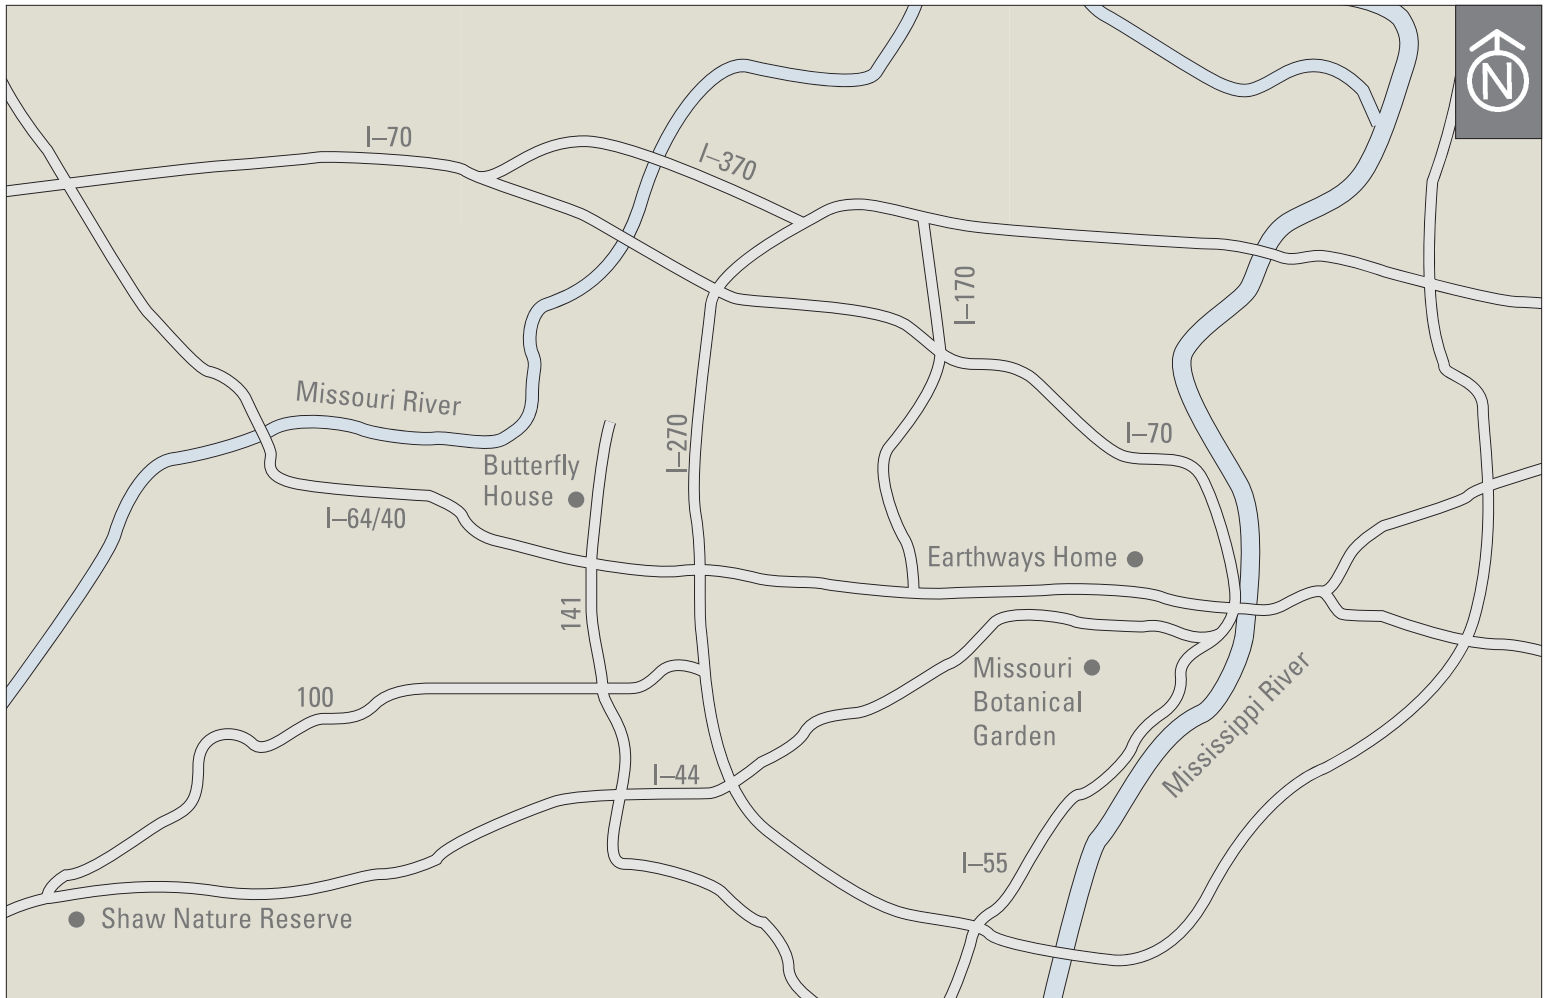

HOW TO FIND US...

MISSOURI BOTANICAL GARDEN

- » Going east on Highway 44, exit at Vandeventer and turn right, then left at Shaw Boulevard.
- » Going west on Highway 44, exit at Vandeventer and turn left, then left at Shaw Boulevard.
- » From Highway 40, take Kingshighway south to Vandeventer and turn left then right at Shaw Boulevard.

BUTTERFLY HOUSE

Take I-64/40 west to Clarkson Road/Olive Boulevard exit. Turn right onto Olive Boulevard. Two miles ahead, Faust Park is on the left.

15193 Olive Boulevard
Chesterfield, MO 63017
(636) 530-0076
www.butterflyhouse.org

EARTHWAYS HOME

From I-64/40 or I-44, take Grand North past the Fox Theatre. Turn left on Grandel Square at Powell Symphony Hall. 3617 Grandel Square.

3617 Grandel Square
St. Louis, MO 63108
(314) 577-0220
www.earthwayshome.org

SHAW NATURE RESERVE

The Shaw Nature Reserve is 22 miles west of the I-44, I-270 junction. Take exit 253 off of I-44 and follow the signs.

Hwy. 100 & I-44 (exit 253)
Gray Summit, MO 63039
(636) 451-3512
www.shawnature.org